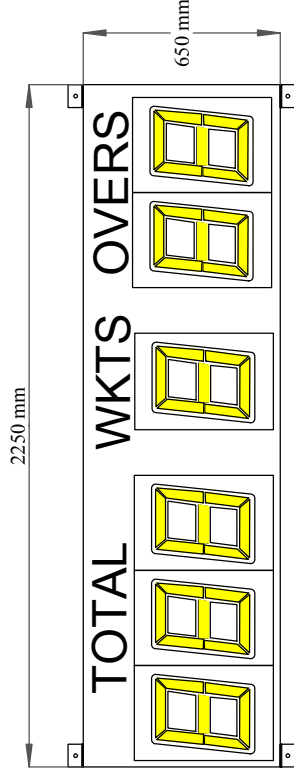

CUSTOMER:
IS600A

CLUB - ORGANISATION:
IS600A

DRAWN: **D.WOOTTON**

DATE:
24.11.2004

1

LEGEND:

12" DIGIT

SPECIFICATION:

6 x 12" STANDARD BT DIGITS

TOTAL: (0-9999)

WKTS: (0-9)

OVERS: (0-99)

CONTROLLER

CABLE CONTROLLED VIA LAPTOP
 LAPTOP AND SOFTWARE SUPPLIED
 FIRST 50 METRES CABLE SUPPLIED

OPTIONS:

MAINS OR BATTERY POWERED
 EMERGENCY SPARES KIT

CRICKET SCOREBOARD IS600A

ALL SIZES ARE APPROXIMATE AND WILL BE CONFIRMED UPON ORDER AND SUBJECT TO FINAL AGREED SPECIFICATION

CUST DWG NO:	NA	EXT PERIM:	TBA	(MM)	
FABRICATION:	ALUMINIUM	COLOUR:	ANODISED ALUMINIUM OR NEAREST RAL COLOUR	SUPPORT:	WALL MOUNTED OR OPTIONAL STAND
FASCIA:	INDUSTRIAL GRADE POLYCARBONATE	SIGNAGE:	AS PER DRAWING OR TO CLIENT'S SPECIFICATION	POWER:	240 VOLT OR 12 VOLT BATTERY