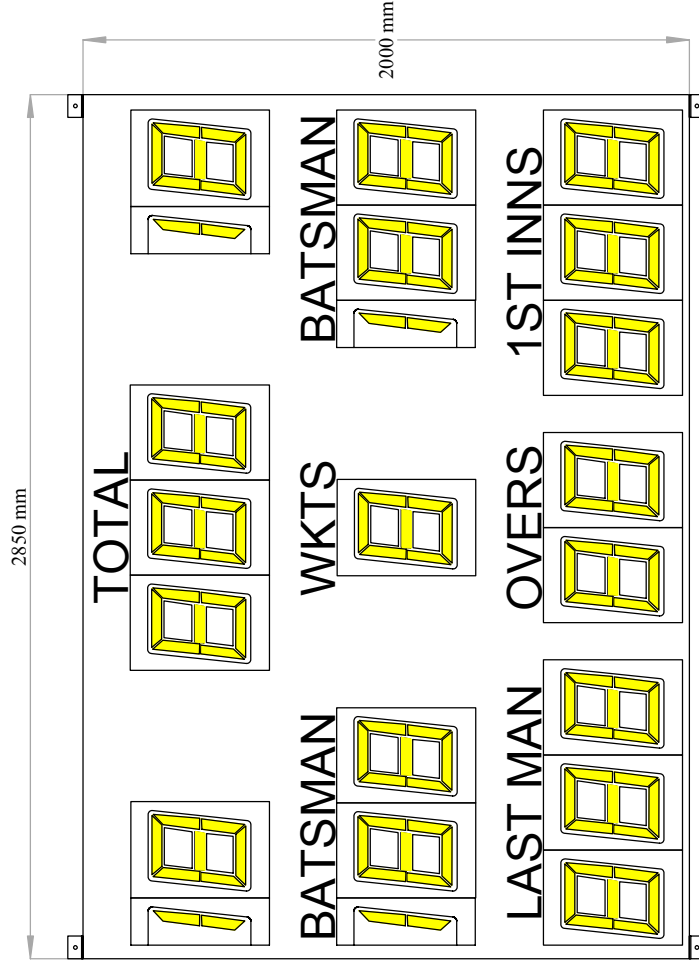

CUSTOMER:
IS2200A

CLUB - ORGANISATION:
IS2200A

DRAWN:
D.WOOTTON

DATE:
24.11.2004

1

LEGEND:

12" DIGIT

CRICKET SCOREBOARD IS2200A

SPECIFICATION:

22 x 12" STANDARD BT DIGITS
TOTAL: (0-999)
WKTS: (0-9)
OVERS: (0-99)
BATS MAN NO: (0-19)
BATS MAN SCORE: (0-199)
LAST MAN: (0-199)
1ST INNS: (0-999)

CONTROLLER

CABLE CONTROLLED VIA LAPTOP
LAPTOP AND SOFTWARE SUPPLIED
FIRST 50 METRES CABLE SUPPLIED