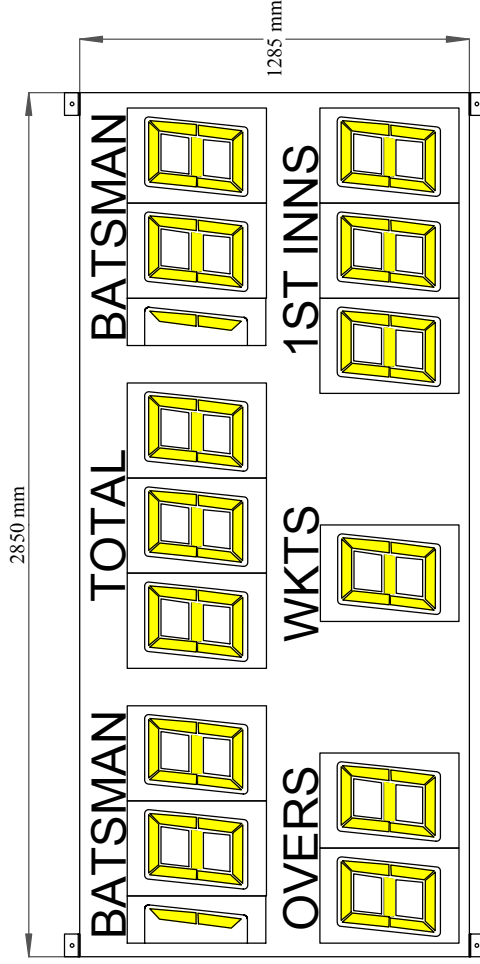

CUSTOMER:
IS1500A-B

CLUB - ORGANISATION:
IS1500A-B

DRAWN:
D.WOOTTON

DATE:
24.11.2004

1

LEGEND:

12" DIGIT

CRICKET SCOREBOARD IS1500A-B

SPECIFICATION:

1.5 x 12" STANDARD BT DIGITS
TOTAL: (0-999)
WKTS: (0-9)
BATSMAN SCORE: (0-199)
OVERS: (0-99)
1ST INNS: (0-999)

CONTROLLER

CABLE CONTROLLED VIA LAPTOP
LAPTOP AND SOFTWARE SUPPLIED
FIRST 50 METRES CABLE SUPPLIED